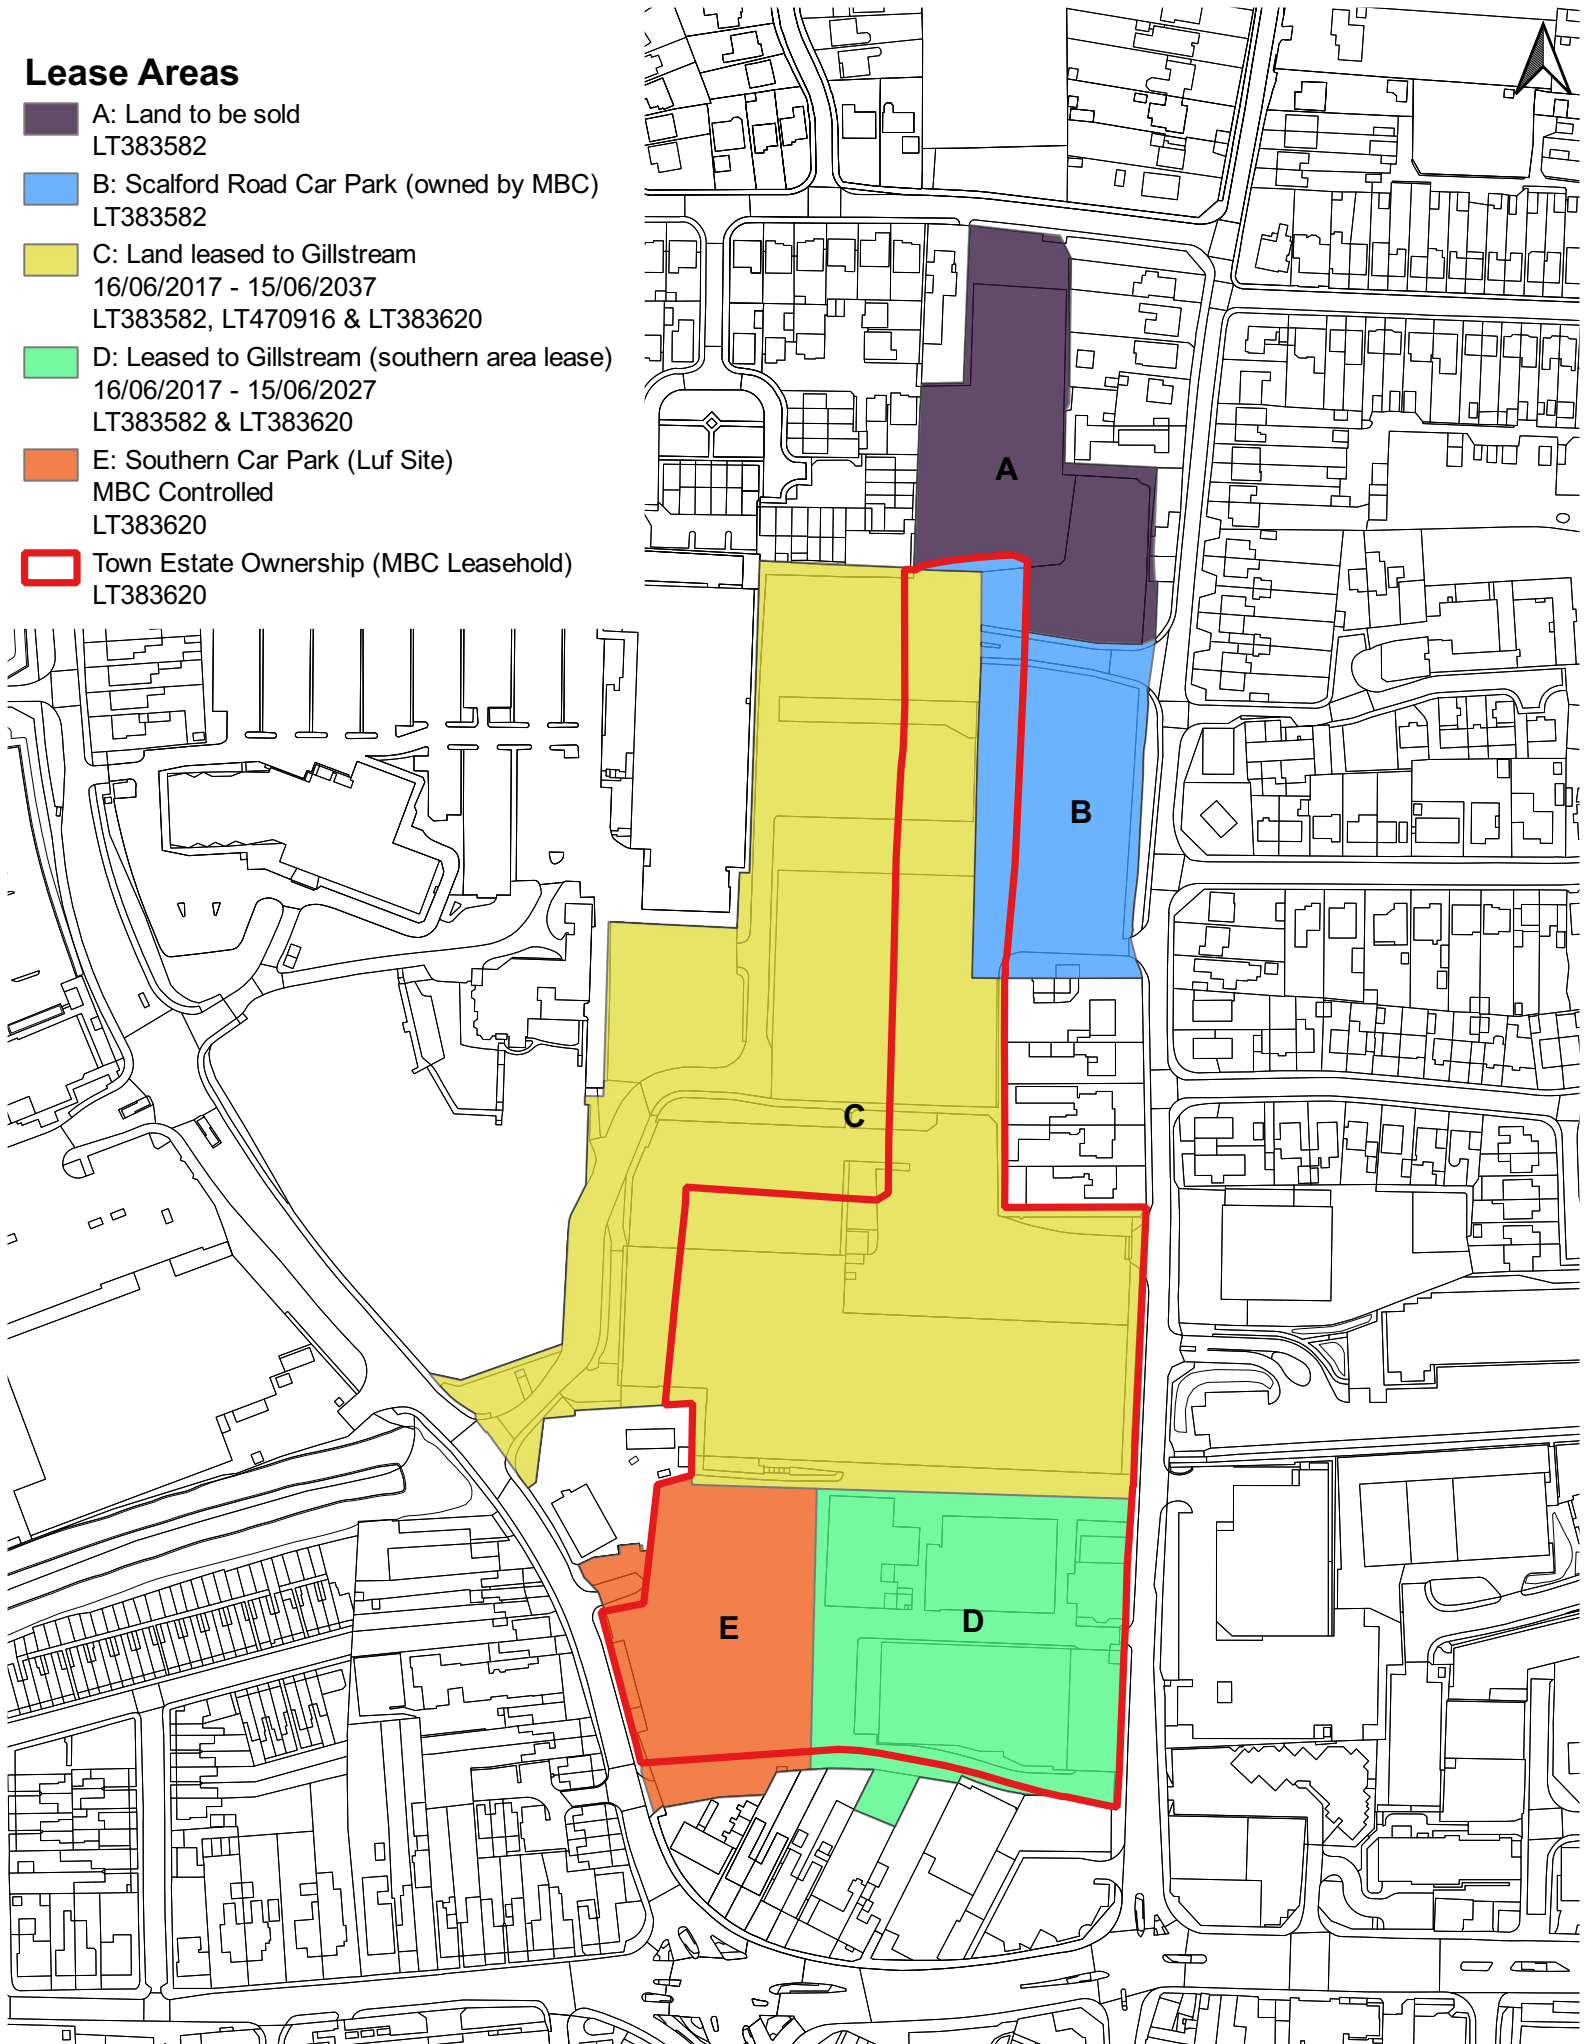

Lease Areas

-  A: Land to be sold
LT383582
-  B: Scafford Road Car Park (owned by MBC)
LT383582
-  C: Land leased to Gillstream
16/06/2017 - 15/06/2037
LT383582, LT470916 & LT383620
-  D: Leased to Gillstream (southern area lease)
16/06/2017 - 15/06/2027
LT383582 & LT383620
-  E: Southern Car Park (Luf Site)
MBC Controlled
LT383620
-  Town Estate Ownership (MBC Leasehold)
LT383620

Melton Cattle Market Lease Plan

0 50 100 m